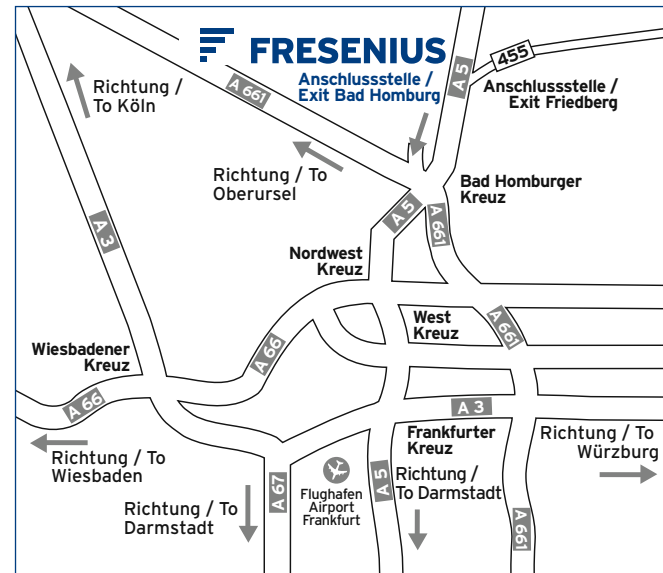

Ihre Anfahrt zur Konzernzentrale Approach to the Corporate Head Office

BAD HOMBURG

Konzernzentrale / Corporate Head Office
Else-Kröner-Straße 1, 61352 Bad Homburg

Fresenius SE & Co. KGaA T +49 6172 608-0
Fresenius Medical Care T +49 6172 609-0
Fresenius Kabi T +49 6172 686-0
Fresenius Netcare T +49 6172 608-0

Öffentliche Verkehrsmittel / Public Transport System

1. **S8** vom Flughafen zum Hauptbahnhof Frankfurt
   from Frankfurt Airport to Frankfurt Central Station (Hauptbahnhof)
2. **S5** vom Hauptbahnhof Frankfurt Richtung Friedrichsdorf bis Bad Homburg
   from Frankfurt Central Station to Friedrichsdorf via Bad Homburg