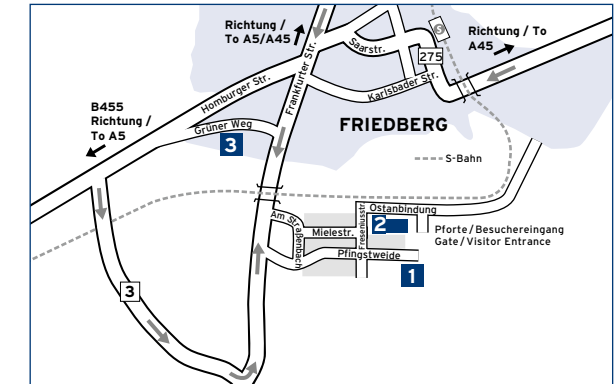

Weitere Standorte Further Locations

FRIEDBERG

1. **1 Pflingstweide 53**
   Fresenius Kabi
2. **2 Freseniusstraße 1**
   Fresenius Kabi
   Produktion und Logistik / Production and Logistics
3. **3 Grüner Weg 10**
   Fresenius Kabi