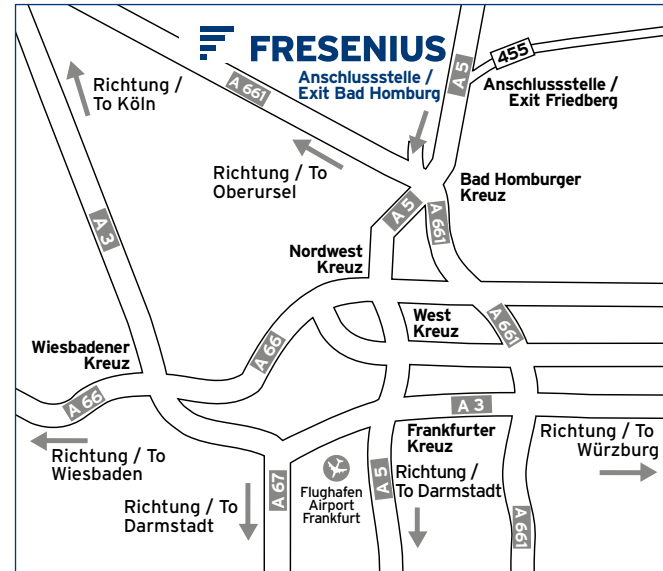

Ihre Anfahrt zur Konzernzentrale Approach to the Corporate Head Office

BAD HOMBURG

Konzernzentrale / Corporate Head Office
Else-Kröner-Straße 1, 61352 Bad Homburg

Fresenius SE & Co. KGaA T +49 6172 608-0
Fresenius Medical Care T +49 6172 609-0
Fresenius Kabi T +49 6172 686-0
Fresenius Netcare T +49 6172 608-0

Öffentliche Verkehrsmittel / Public Transport System

1. **S8** vom Flughafen zum Hauptbahnhof Frankfurt
   from Frankfurt Airport to Frankfurt Central Station (Hauptbahnhof)
2. **S5** vom Hauptbahnhof Frankfurt Richtung Friedrichsdorf bis Bad Homburg
   from Frankfurt Central Station to Friedrichsdorf via Bad Homburg