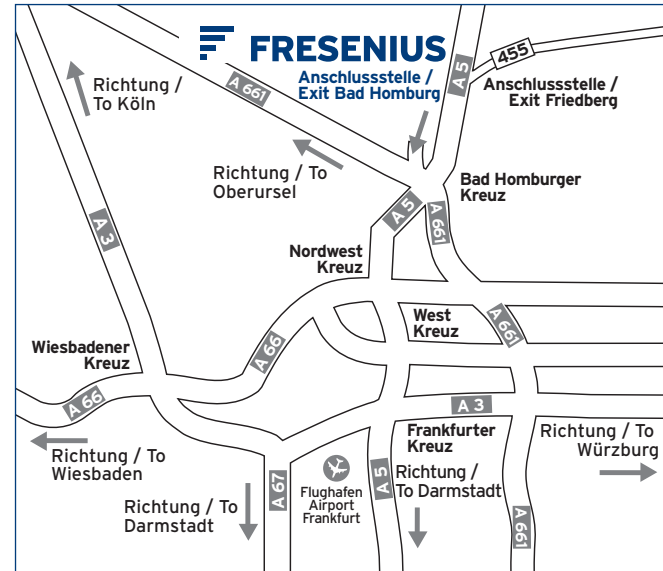

Ihre Anfahrt zur Konzernzentrale Approach to the Corporate Head Office

BAD HOMBURG

Konzernzentrale / Corporate Head Office
Else-Kröner-Straße 1, 61352 Bad Homburg

Fresenius SE & Co. KGaA	T +49 6172 608-0
Fresenius Medical Care	T +49 6172 609-0
Fresenius Kabi	T +49 6172 686-0
Fresenius Digital Technology	T +49 6172 608-0

Öffentliche Verkehrsmittel / Public Transport System

1. **S8** vom Flughafen zum Hauptbahnhof Frankfurt
   from Frankfurt Airport to Frankfurt Central Station (Hauptbahnhof)
2. **S5** vom Hauptbahnhof Frankfurt Richtung Friedrichsdorf bis Bad Homburg
   from Frankfurt Central Station to Friedrichsdorf via Bad Homburg