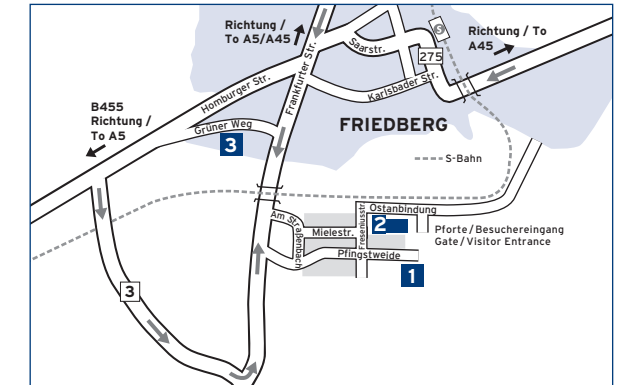

Weitere Standorte Further Locations

FRIEDBERG

1. **1 Pflingstweide 53**
   Fresenius Kabi
2. **2 Freseniusstraße 1**
   Fresenius Kabi
   Produktion und Logistik / Production and Logistics
3. **3 Grüner Weg 10**
   Fresenius Kabi