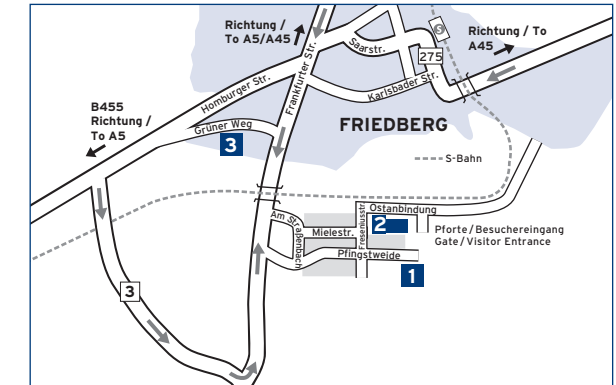

Weitere Standorte Further Locations

FRIEDBERG

1. **1 Pflingstweide 53**
   Fresenius Kabi
2. **2 Freseniusstraße 1**
   Fresenius Kabi
   Produktion und Logistik / Production and Logistics
3. **3 Grüner Weg 10**
   Fresenius Kabi