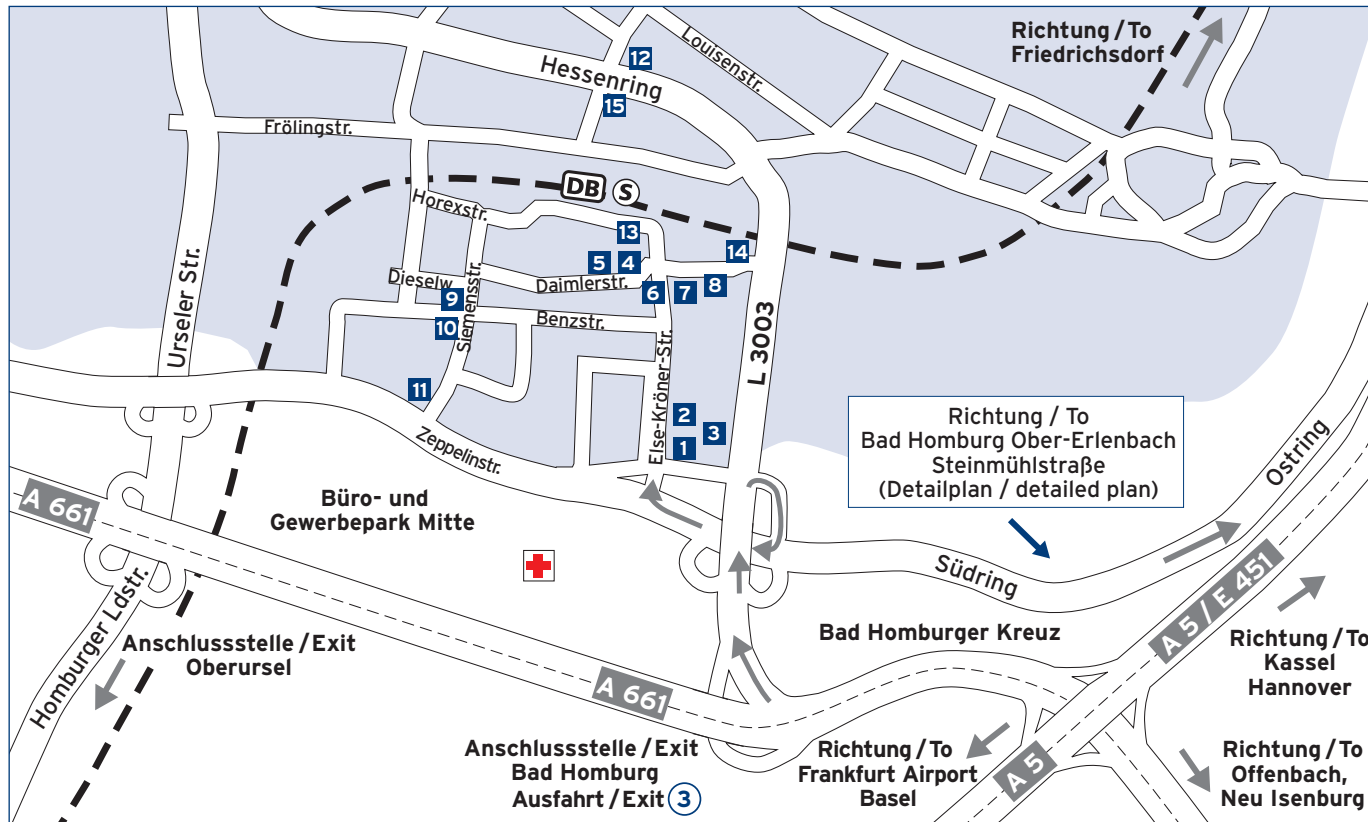

Der Fresenius-Konzern in Bad Homburg / Konzernzentrale

The Fresenius Group in Bad Homburg / Corporate Head Office

1 Else-Kröner-Straße 1

Fresenius SE & Co. KGaA
Fresenius Medical Care
Fresenius Kabi
Fresenius Helios
Fresenius Vamed
Fresenius Netcare

2 Else-Kröner-Straße Forum/Conference Centre

Fresenius Kabi

3 Else-Kröner-Straße

Fresenius Medical Care

4 Daimlerstraße 15B*

Fresenius Medical Care

5 Daimlerstraße 15A

Fresenius Medical Care

6 Daimlerstraße 16*

Fresenius Netcare

7 Daimlerstraße 20

Fresenius Netcare

8 Daimlerstraße 22

Fresenius Kabi

9 Siemensstraße 15

Fresenius Medical Care

10 Siemensstraße 21

Fresenius Medical Care
Fresenius Kabi
Fresenius Netcare

11 Siemensstraße 27

Fresenius Medical Care

12 Rathausplatz 3

Fresenius SE & Co. KGaA
Fresenius Medical Care
Fresenius Kabi
Fresenius Vamed
Fresenius Netcare
hospitalia international

13 Horexstraße 32

Fresenius Netcare

14 Dornbachstraße 1

Fresenius Medical Care

15 Marienbader Platz 1

Fresenius Medical Care
Fresenius Kabi

*Einbahnstraße: Zufahrt über Benz-, Siemens-, Horexstraße

One-way street: Access via Benz-, Siemens-, Horexstraße

Von der A5 kommend, fahren Sie am Bad Homburger Kreuz auf die A661 in Richtung Bad Homburg/Oberursel (Ausfahrt 17). Verlassen Sie die A661 an der nächsten Ausfahrt (Anschlussstelle Bad Homburg). Etwa 600 Meter nach der Autobahnausfahrt biegen Sie die 2. Abfahrt rechts in Richtung „Gewerbepark/Landratsamt“ ab.

Am Ende der Ausfahrt biegen Sie rechts in Richtung „Gewerbepark Mitte/Landratsamt“ ab. Nach rund 300 Metern biegen Sie rechts ab in die Else-Kröner-Straße. Auf der rechten Seite sehen Sie die Fresenius Konzernzentrale, Else-Kröner-Straße 1, etwa 150 m weiter steht das Fresenius Konferenzzentrum. Gegenüber des Forums/Conference Centre befindet sich die Einfahrt zum Fresenius Besucherparkplatz.

Approaching Bad Homburg on the A5 autobahn, turn on to the A661 at the “Bad Homburger Kreuz” interchange (exit number 17) in the direction “Bad Homburg/Oberursel.” Turn off the A661 at the first exit (“Bad Homburg”). Then, after about 600 meters, turn right at the second exit and follow the signs for “Gewerbepark/Landratsamt.”

As you leave the exit, turn right in the direction of “Gewerbepark Mitte/Landratsamt”. After about 300 meters, turn right into Else-Kröner-Straße, and a short distance on you will see the Fresenius Corporate Headquarters on the right-hand side at Else-Kröner-Straße 1. The Fresenius Conference Center is on the same side of the street, approximately 150 meters farther on. The entrance to the Visitors Parking area (“Besucher”) is located opposite to the Forum/Conference Centre.